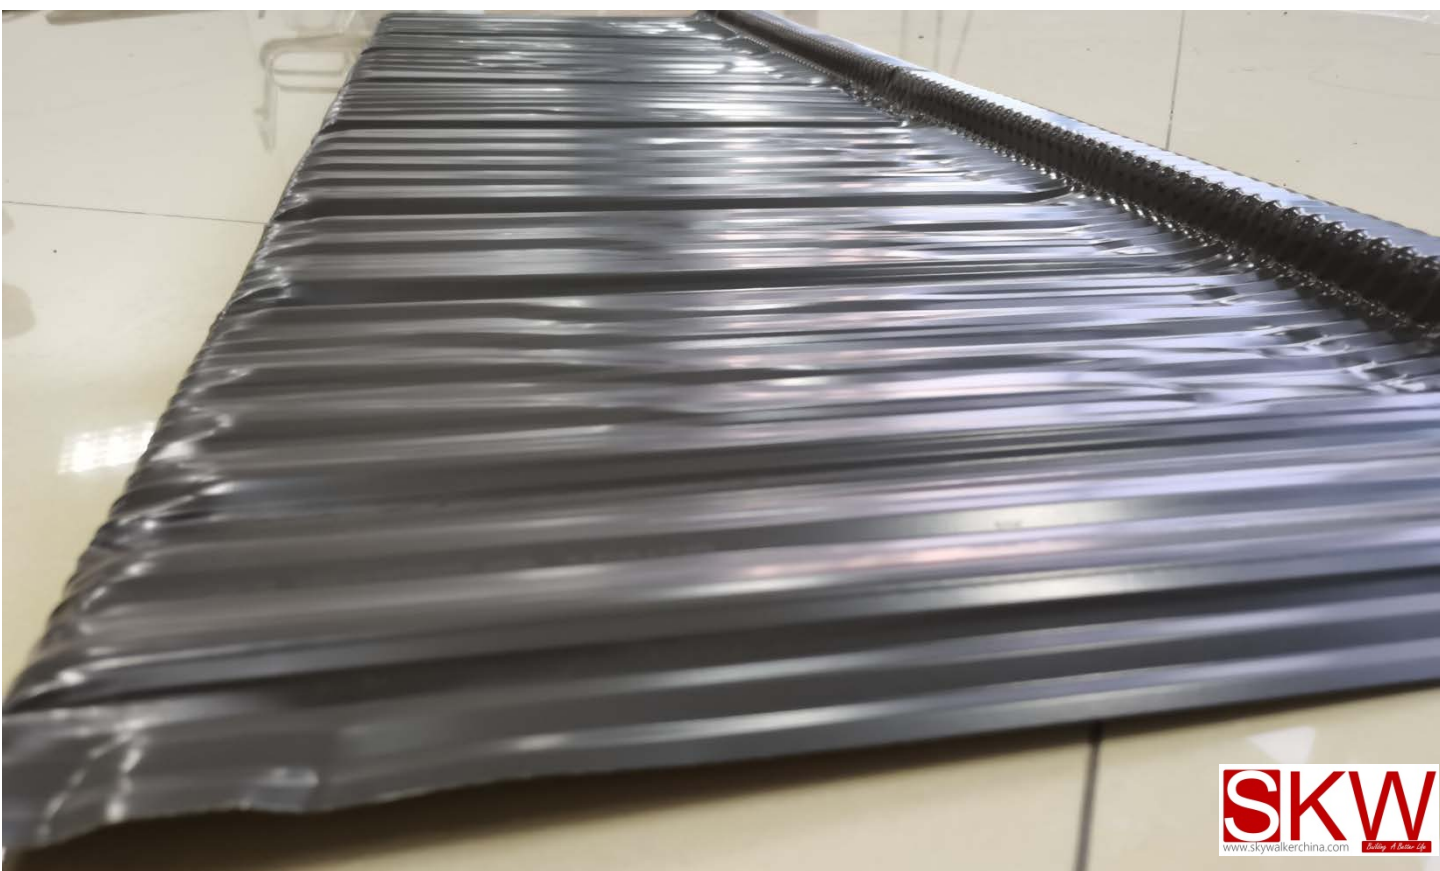

Wood Shake

Item	Parameter
Tile Size	1340mm*420mm
Exposure Size	1290mm*370mm
Color	Customized
Thickness	0.35mm-0.6mm
Al-zn coating	40-150g/m2