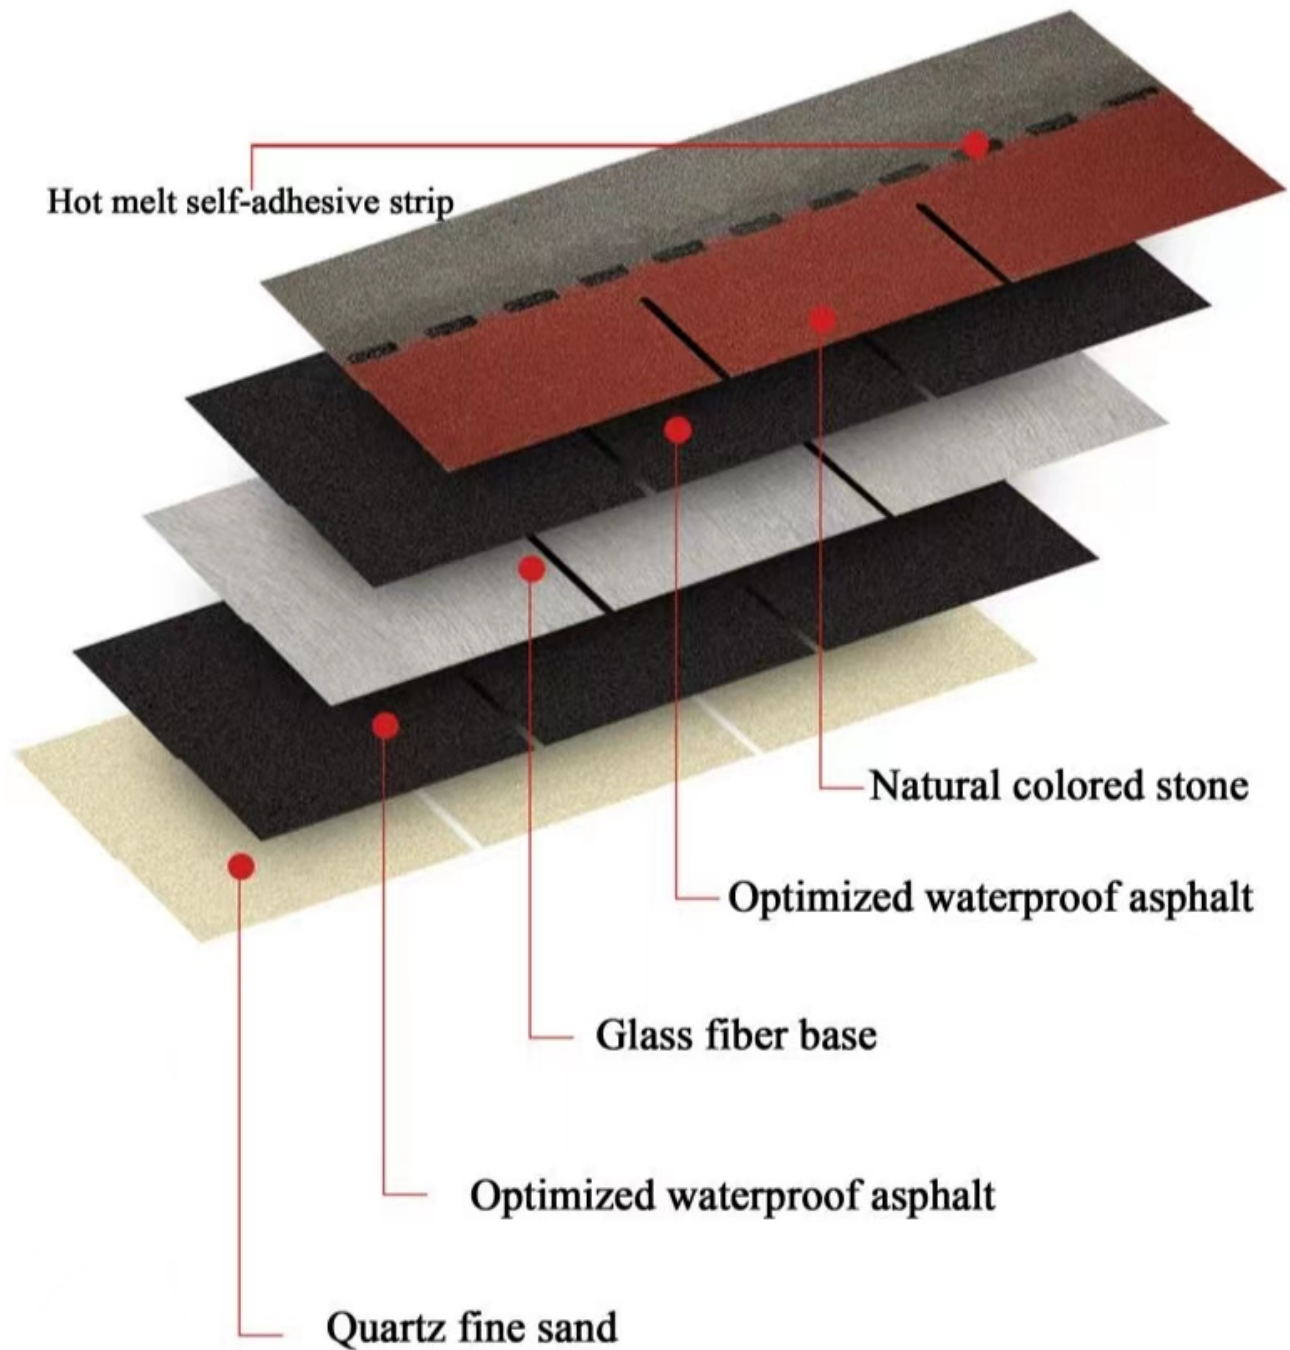

Fish Scale

1000±3(mm)

320±3(mm)

Product structure

SKYWALKER CHINA CO., LTD.

ADD: 6596# Dongfanghong East Road, Dezhou City, Shandong Province, P. R. China

PHONE: +86 0534-2762480

MOBILE: +86 13501312082 (WhatsApp/WeChat - Sue)