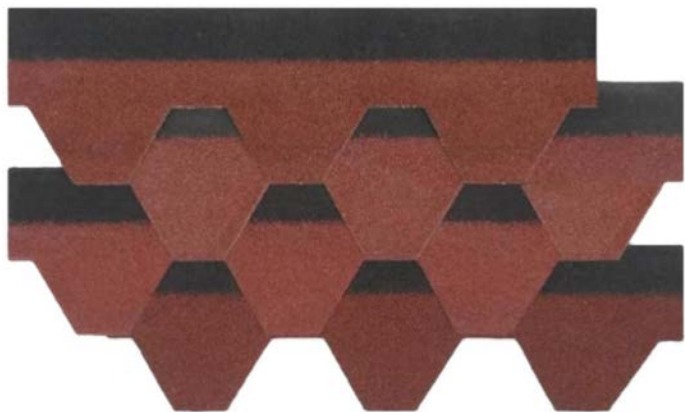

SKW

Building A Better Life

Asphalt Shingles

WWW.SKYWALKERCHINA.COM

Length: 1000±3mm	Width: 340(+5/-3mm)
Thickness: ≥2.6mm	Weight/m²: 12.06Kg
Effective Width: 145mm	Package: 16Pcs/Bundle
Weight/Bundle: 28Kg	Effective Area: 2.32 m ²
Pcs/m²: 6.9Pcs	Effective Area: 0.145 m ²

LAMINATE

Length: 1000 ± 3mm	Width: 320(+5/-3mm)
Thickness: ≥2.6mm	Weight/m²: 7Kg
Effective Width: 143mm	Package: 21Pcs/Bundle
Weight/Bundle: 21Kg	EffectiveArea/Bundle: 3 m ²
Pcs/m²: 7Pcs	Effective Area: 0.143 m ²

Mosaic

3-TAB SINGLE LAYER

Length: 1000 ± 3mm	Width: 333 ± 3mm
Thickness: ≥2.6mm	Weight/m²: 9.03Kg
Effective Width: 148mm	Package: 21Pcs/Bundle
Weight/Bundle: 28Kg	Effective Area/Bundle: 3.1 m ²
Pcs/m²: 6.8Pcs	Effective Area: 0.148 m ²