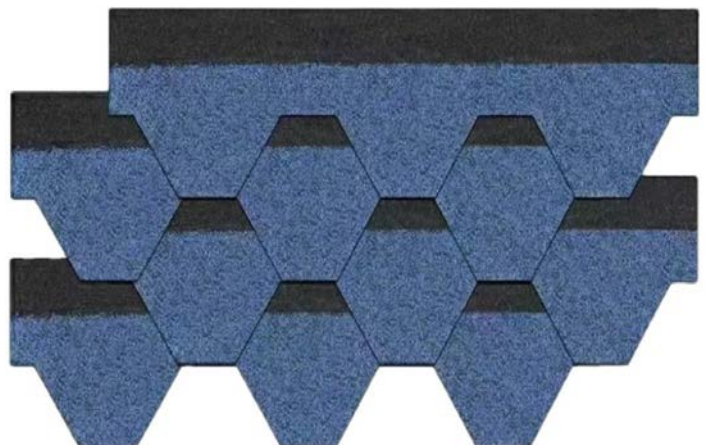

SKW

Building A Better Life

Asphalt Shingles

WWW.SKYWALKERCHINA.COM

Length: 1000±3mm	Width: 340(+5/-3mm)
Thickness: ≥2.6mm	Weight/m²: 12.06Kg
Effective Width: 145mm	Package: 16Pcs/Bundle
Weight/Bundle: 28Kg	Effective Area: 2.32 m ²
Pcs/m²: 6.9Pcs	Effective Area: 0.145 m ²

LAMINATE

Length: 1000 ± 3mm	Width: 320(+5/-3mm)
Thickness: ≥2.6mm	Weight/m²: 7Kg
Effective Width: 143mm	Package: 21Pcs/Bundle
Weight/Bundle: 21Kg	EffectiveArea/Bundle: 3 m ²
Pcs/m²: 7Pcs	Effective Area: 0.143 m ²

Mosaic

3-TAB SINGLE LAYER

Length: 1000 ± 3mm	Width: 333 ± 3mm
Thickness: ≥2.6mm	Weight/m²: 9.03Kg
Effective Width: 148mm	Package: 21Pcs/Bundle
Weight/Bundle: 28Kg	Effective Area/Bundle: 3.1 m ²
Pcs/m²: 6.8Pcs	Effective Area: 0.148 m ²