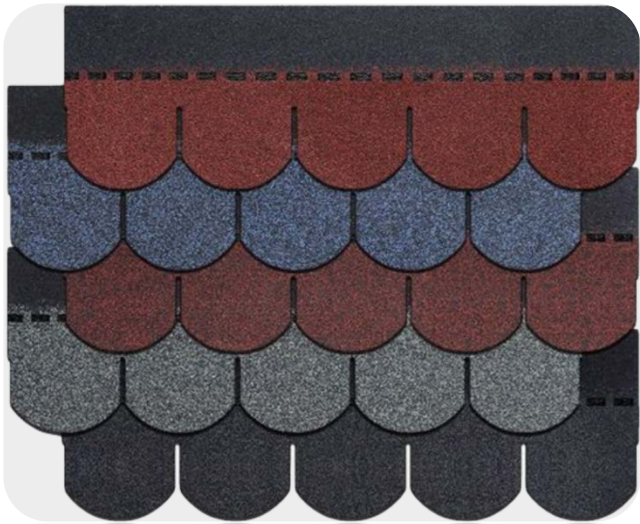

Fish Scale

1000±3(mm)

320±3(mm)